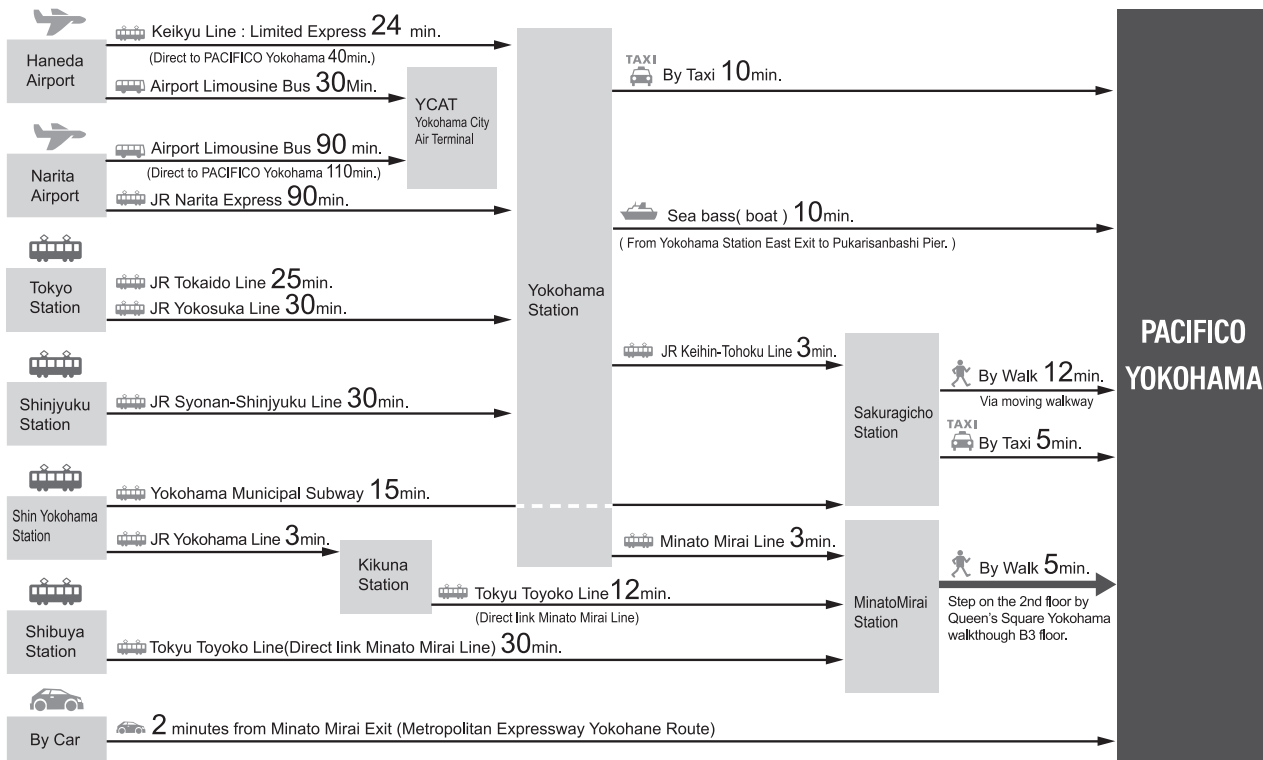

## PACIFICO Yokohama Access & Area Map

1-1-1 Minato Mirai, Nishi-ku, Yokohama 220-0012, Japan Information: TEL +81-45-221-2155

**Easy access from all over the world.**

**30 min.**  
from Tokyo  
by train.

**5 min.** walk from  
Minato Mirai station  
(Minato Mirai Line).

- 30 min. from Tokyo International Airport (Haneda).
- 100 min. from Narita International Airport.
- 20 min. from JR Shin Yokohama Station.
- 2 min. from Minato Mirai Exit (Metropolitan Expressway Yokohane Route).

- P1** Minato Mirai Public Parking Lot ¥270/30min. 7:00 to 24:00 \*You can take your car out anytime 24hr.
- P2** Rinko Park Parking Lot ¥250/30min. 8:00 to 21:00
- P3** Bus / Large Vehicle Parking Lot ¥500/30min. 24 hours open \*Enter and exit between 7:00 and 22:00. Advanced reservations required

**Notes:**

- Actual travel times required depend on the facilities you are going to visit. An early arrival is recommended.
- Transfer times are not included.
- Actual travel times required also depend on the road conditions and which terminal you will use.