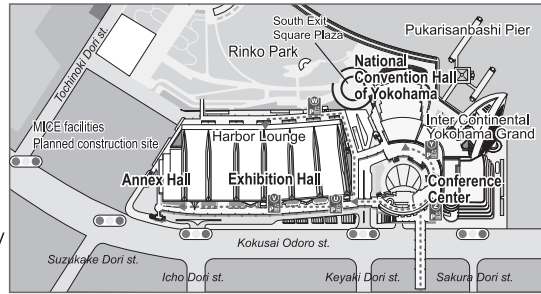

# Local Area Map

## PACIFICO Yokohama Access & Area Map

1-1-1 Minato Mirai, Nishi-ku, Yokohama 220-0012, Japan Information: TEL +81-45-221-2155

**Easy access from all over the world.**

**30 min.**  
from Tokyo  
by train.

- P1** Minato Mirai Public Parking Lot ¥270/30min. 7:00 to 24:00 \*You can take your car out anytime 24hr.
- P2** Rinko Park Parking Lot ¥250/30min. 8:00 to 21:00
- P3** Bus / Large Vehicle Parking Lot ¥500/30min. 24 hours open \*Enter and exit between 7:00 and 22:00. Advanced reservations required