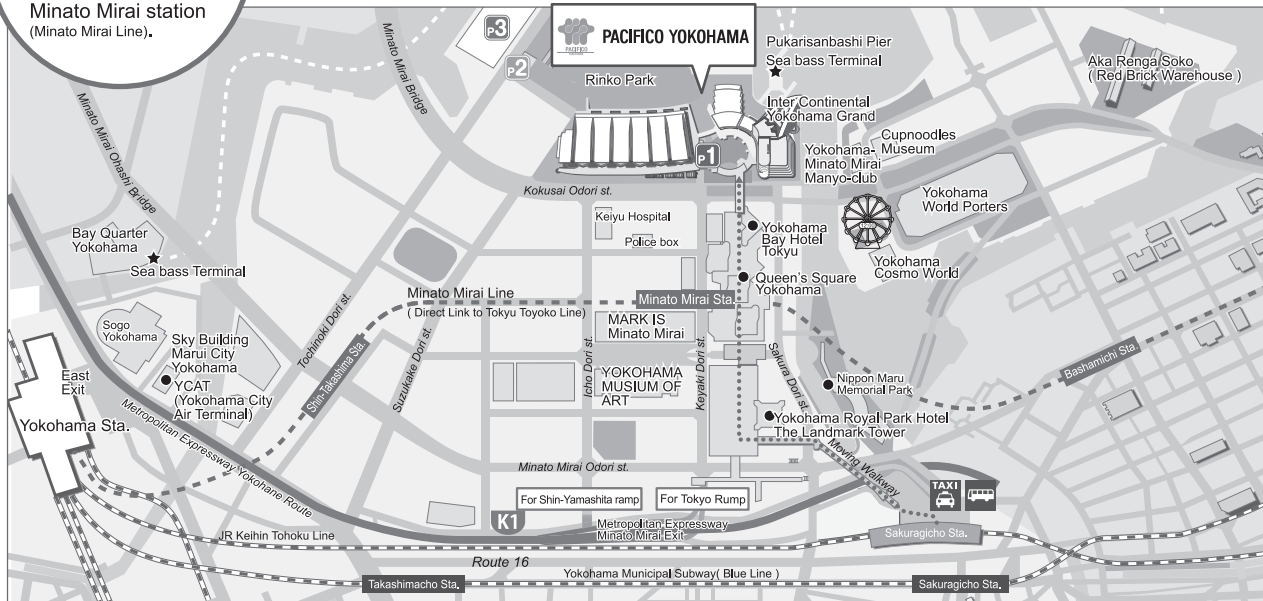

# Local Area Map

## PACIFICO Yokohama Access & Area Map

1-1-1 Minato Mirai, Nishi-ku, Yokohama 220-0012, Japan Information: TEL +81-45-221-2155

**Easy access from all over the world.**

**30 min.**  
from Tokyo  
by train.

**5 min.** walk from  
Minato Mirai station  
(Minato Mirai Line).

- 30 min. from Tokyo International Airport (Haneda).
- 100 min. from Narita International Airport.
- 20 min. from JR Shin Yokohama Station.
- 2 min. from Minato Mirai Exit (Metropolitan Expressway Yokohane Route).

- P1** Minato Mirai Public Parking Lot ¥270/30min. 7:00 to 24:00 \*You can take your car out anytime 24hr.
- P2** Rinko Park Parking Lot ¥250/30min. 8:00 to 21:00
- P3** Bus / Large Vehicle Parking Lot ¥500/30min. 24 hours open \*Enter and exit between 7:00 and 22:00. Advanced reservations required